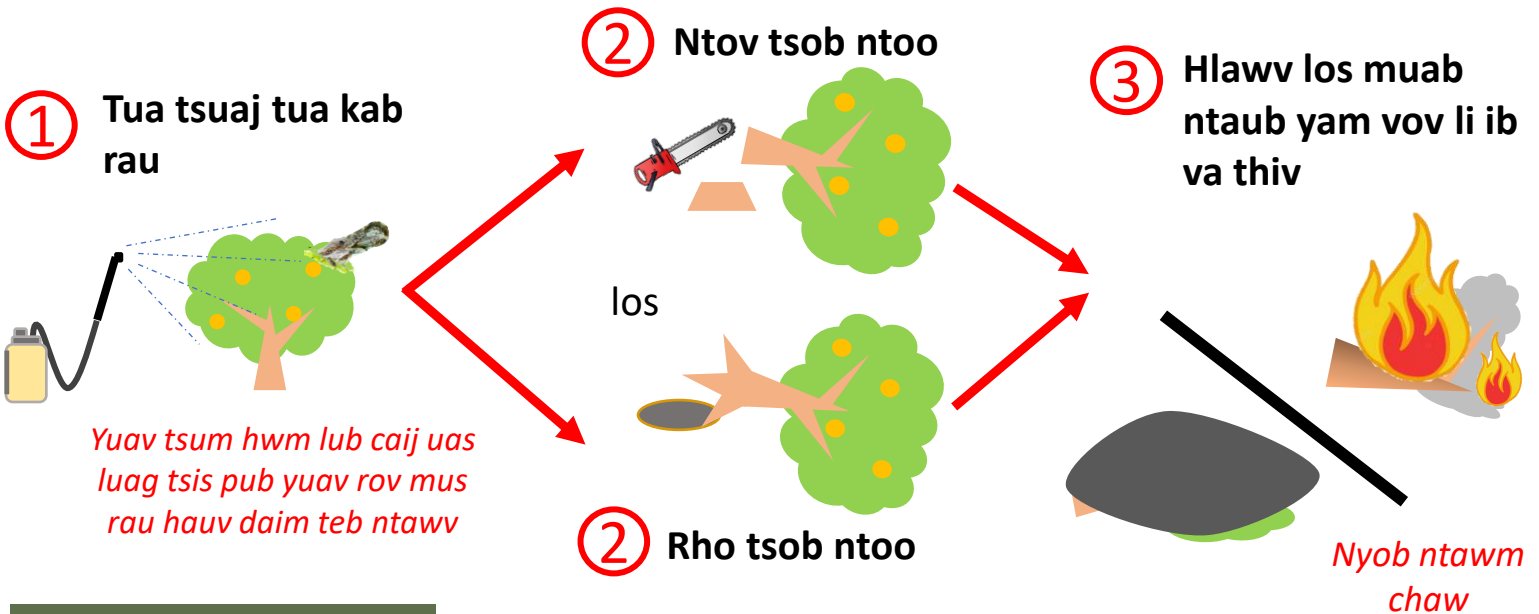

➔ Kev tu lub hauv paus :