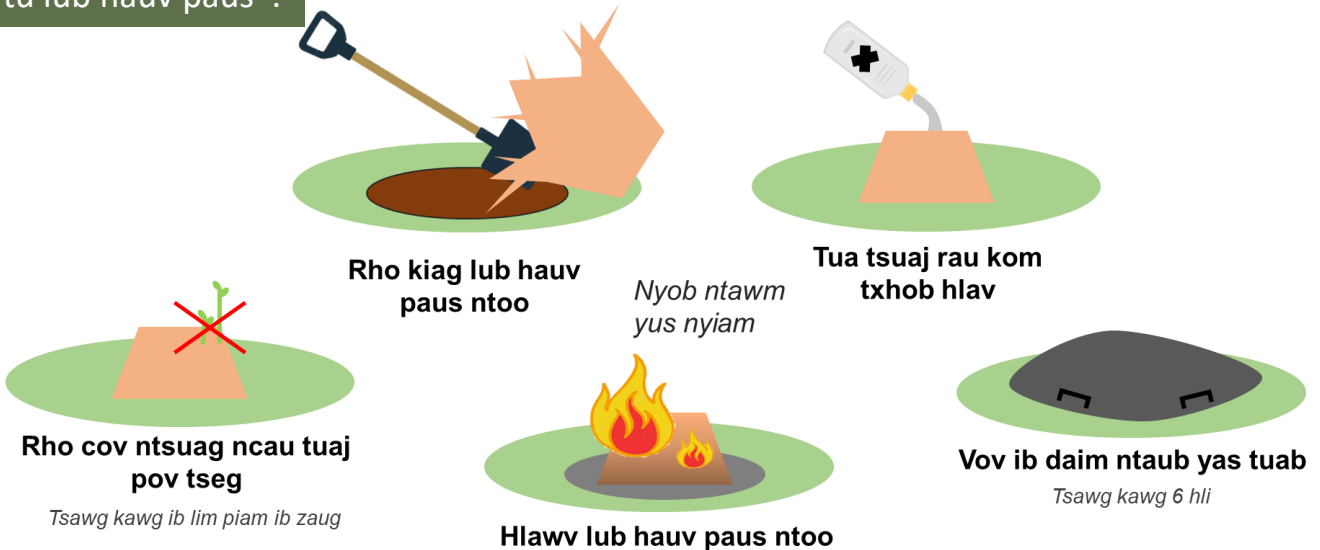

☎ Chaw nug

Tsuav nej pom tej yam txawv ntawm tsoob ntoo kav tsij qhia rau peb los yog lwm yam xov :

✉ contact@fredonguyane.com
☎ 06 94 96 25 74
🔗 <https://fredon.fr/guyane>

✉ salim-973@guyane.pref.gouv.fr
☎ 06 94 21 86 21